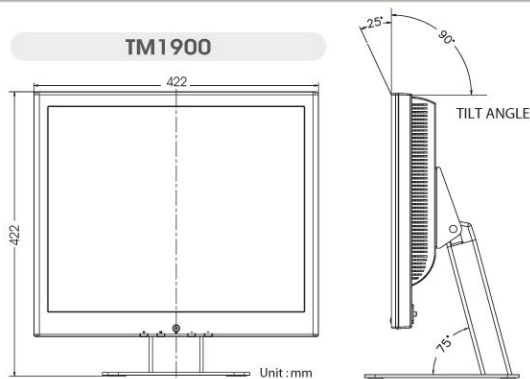

Tilt
-25°~90°

● Specifications

Model	TM1900	TM1700	TM1500
Optical Performance			
Resolution	SXGA (1280 x 1024)		XGA (1024 x 768)
Light Transmission	≥80%		
Mode	TN		
Response Time (ms) (Typ.)	5	8	
Contrast Ratio (Typ.)	800:1	400:1	450:1
Brightness (cd/m ²) (Typ.)	300		250
Viewing Angle	H:160°/V:160°	H:150°/V:130°	H:140°/V:130°
Colour	16.7M	16.2M	
Lamp Life (hours)	40,000		
Touch Panel			
Type	5-Wire Resistive		
Thickness	3mm		
Touch Lifetime (Finger)	35 Million touches in one location without failure		
Deviation of Error	<1.5% of true position		
Touch Activation Force	Typically less than 1.0 N (100g)		
Input Mode	Finger		
	Stylus Pen		
	Gloved Hand		
Power Consumption	+5V@200mA		
Driver OS Support	DOS, Linux and Windows 95/98/NT/ME/2000/XP, Vista		
System compatibility	AVerDiGi NV series, AVerDiGi CM3000 7.3, AVerDiGi SA series (coming soon)		
Mechanical/Power Spec			
Power Supply	Built-in Power Supply, with AC 100~240V		
Power Consumption	35W max.(off mode: 2W max.)	30W max. (off mode: 2W max.)	24W max. (off mode: 2W max.)
Tilt Angle	-25°~90°		
Dimension with stand (W x H x D)	422mm x 422mm x 210mm	372mm x 388mm x 210mm	357mm x 344mm x 210mm
Dimension without stand (W x H x D)	422mm x 422mm x 67mm	372mm x 388mm x 60mm	357mm x 344mm x 56mm
Net Weight	7.5Kgs	6Kgs	4.5Kgs
Interface			
Video	VGA Input		
Audio	Audio Input		
Controller Interface	USB		
Environment			
Operating Temperature	0°C~40°C		
Storage Temperature	-20°C~60°C		
Humidity	10~90% (40°C), non-condensing		
EMC	CE, FCC		
Safety	UL		

* Specifications subject to change without prior notice

● Dimensions

● Cable management

With smart cable management design, AVerDiGi TM1900/1700/1500 touch monitor provides you an intelligent stand monitor design for cable (VGA, Power, Audio) assembling.