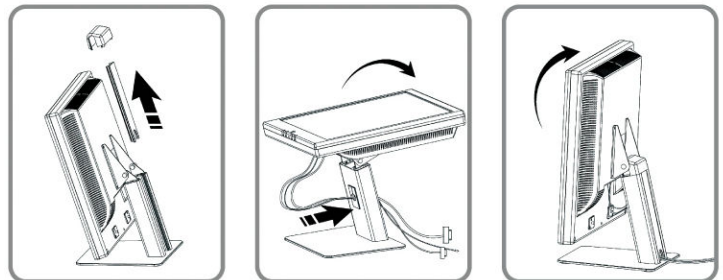

Tilt
-25°~90°

● Specifications

Model	TM1900	TM1700	TM1500
Optical Performance			
Resolution	SXGA (1280 x 1024)		XGA (1024 x 768)
Light Transmission	≥80%		
Mode	TN		
Response Time (ms) (Typ.)	5	8	
Contrast Ratio (Typ.)	800:1	400:1	450:1
Brightness (cd/m ²) (Typ.)	300		250
Viewing Angle	H:160°/V:160°	H:150°/V:130°	H:140°/V:130°
Colour	16.7M	16.2M	
Lamp Life (hours)	40,000		
Touch Panel			
Type	5-Wire Resistive		
Thickness	3mm		
Touch Lifetime (Finger)	35 Million touches in one location without failure		
Deviation of Error	<1.5% of true position		
Touch Activation Force	Typically less than 1.0 N (100g)		
Input Mode	Finger		
	Stylus Pen		
	Gloved Hand		
Power Consumption	+5V@200mA		
Driver OS Support	DOS, Linux and Windows 95/98/NT/ME/2000/XP, Vista		
System compatibility	AVerDiGi NV series, AVerDiGi CM3000 7.3, AVerDiGi SA series (coming soon)		
Mechanical/Power Spec			
Power Supply	Built-in Power Supply, with AC 100~240V		
Power Consumption	35W max.(off mode: 2W max.)	30W max. (off mode: 2W max.)	24W max. (off mode: 2W max.)
Tilt Angle	-25°~90°		
Dimension with stand (W x H x D)	422mm x 422mm x 210mm	372mm x 388mm x 210mm	357mm x 344mm x 210mm
Dimension without stand (W x H x D)	422mm x 422mm x 67mm	372mm x 388mm x 60mm	357mm x 344mm x 56mm
Net Weight	7.5Kgs	6Kgs	4.5Kgs
Interface			
Video	VGA Input		
Audio	Audio Input		
Controller Interface	USB		
Environment			
Operating Temperature	0°C~40°C		
Storage Temperature	-20°C~60°C		
Humidity	10~90% (40°C), non-condensing		
EMC	CE, FCC		
Safety	UL		

* Specifications subject to change without prior notice

● Dimensions

● Cable management

With smart cable management design, AVerDiGi TM1900/1700/1500 touch monitor provides you an intelligent stand monitor design for cable (VGA, Power, Audio) assembling.