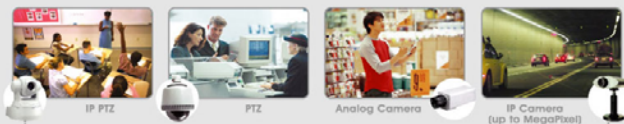

AVerMedia

AVerDiGi SA Series Hybrid and Real-Time Standalone DVR

Anti-Virus

Hybrid NVR

HDD Saving

Temperature Display

Enormous Capacity

Video Encryption

Attention Please

Direct Burn

Enhance

POS Integration

RC1000

CM3000

Application